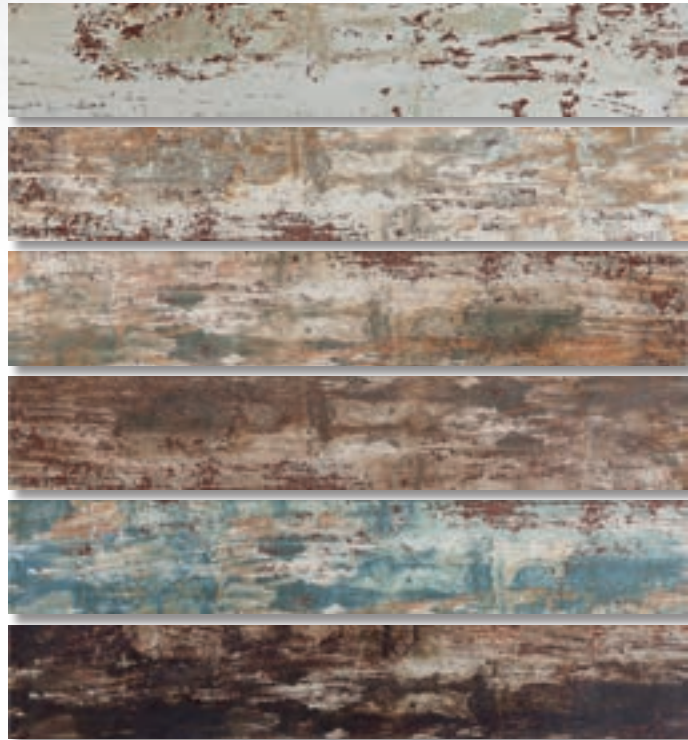

Caribbean

Gres Porcelain

Caribbean Mix R/15x90
C2190 / 035989